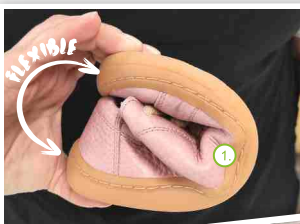

AUTUMN T

SIZE

20-24 / 25-30 / 31-35

G3110228-4
BLACK

G3110228
DARK GREEN

G3110228-1
GREY

G3110228-2
DENIM

G3110228-3
GREY/PINK

G3110228-5
DARK BLUE

BAREFOOT SHOES FOR CHILDREN'S FEET

1. Ultra-light, flexible sole
2. Wider toe box
3. Flat removable antibacterial insole
4. Chrome free natural leather lining

WINTER WOOL

SIZE

20-24 / 25-30 / 31-35